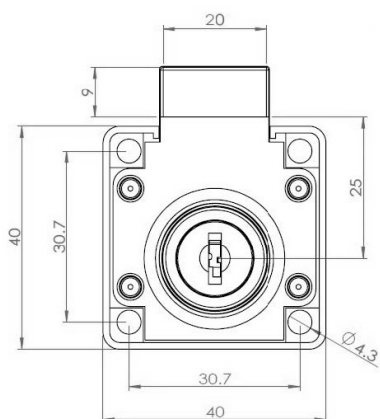

PRODUCT SHEET

Description:

Rim Lock 850, $\varnothing 19 \times 22 \text{mm}$, Drawer, NPL, CK SISO, KA E01

Item number:

14.01.040-0

Units	Box	Carton	HS Code	Barcode
Pcs.	12	192	8301300000	
				5704866031950